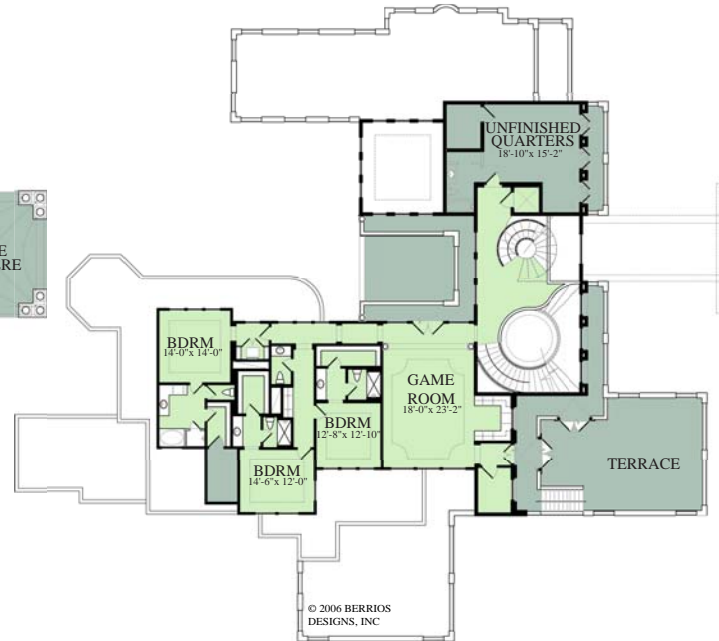

FIRST FLOOR

SECOND FLOOR

Width - 123'-9" Living Area - 8691 sq. ft.
 Depth - 161'-9" Covd. Area - 13262 sq. ft.

visit www.berriosdesigns.com