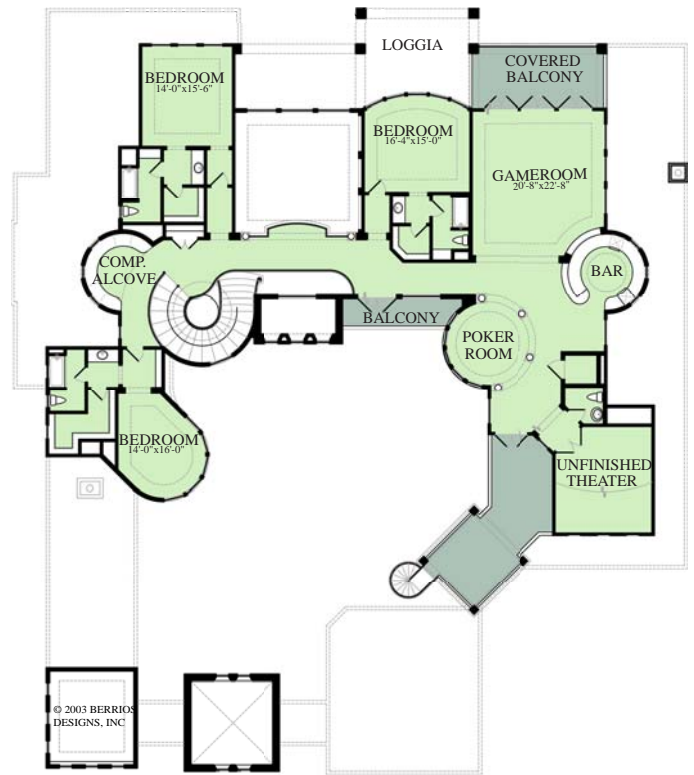

FIRST FLOOR

SECOND FLOOR

Width - 105'-0" Living Area - 7307 sq. ft.
 Depth - 119'-0" Covd. Area - 11590 sq. ft.

visit www.berriosdesigns.com