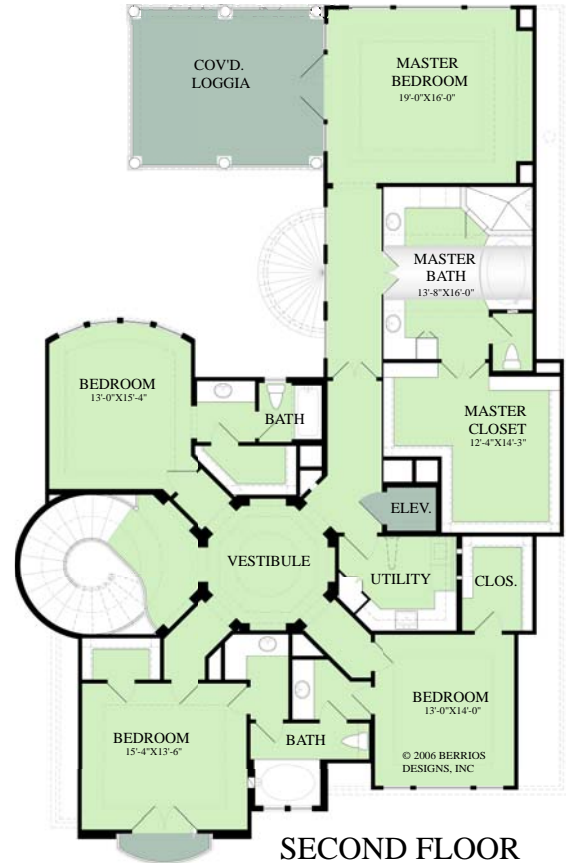

PLAN 06-132

© 2006 BERRIOS DESIGNS, INC

Width - 51'-2" Living Area - 4384 sq. ft.  
 Depth - 79'-6" Covd. Area - 5491 sq. ft.