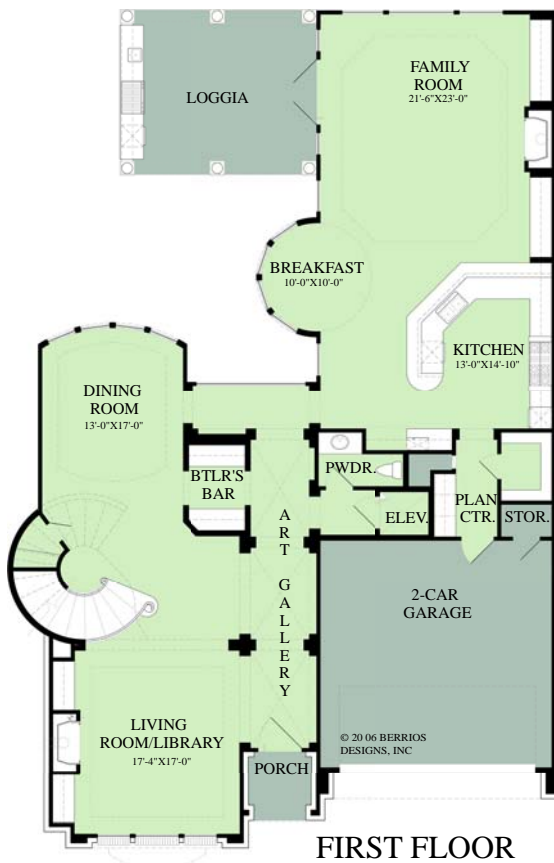

PLAN 06-132

© 2006 BERRIOS DESIGNS, INC

Width - 51'-2" Living Area - 4384 sq. ft.  
 Depth - 79'-6" Covd. Area - 5491 sq. ft.